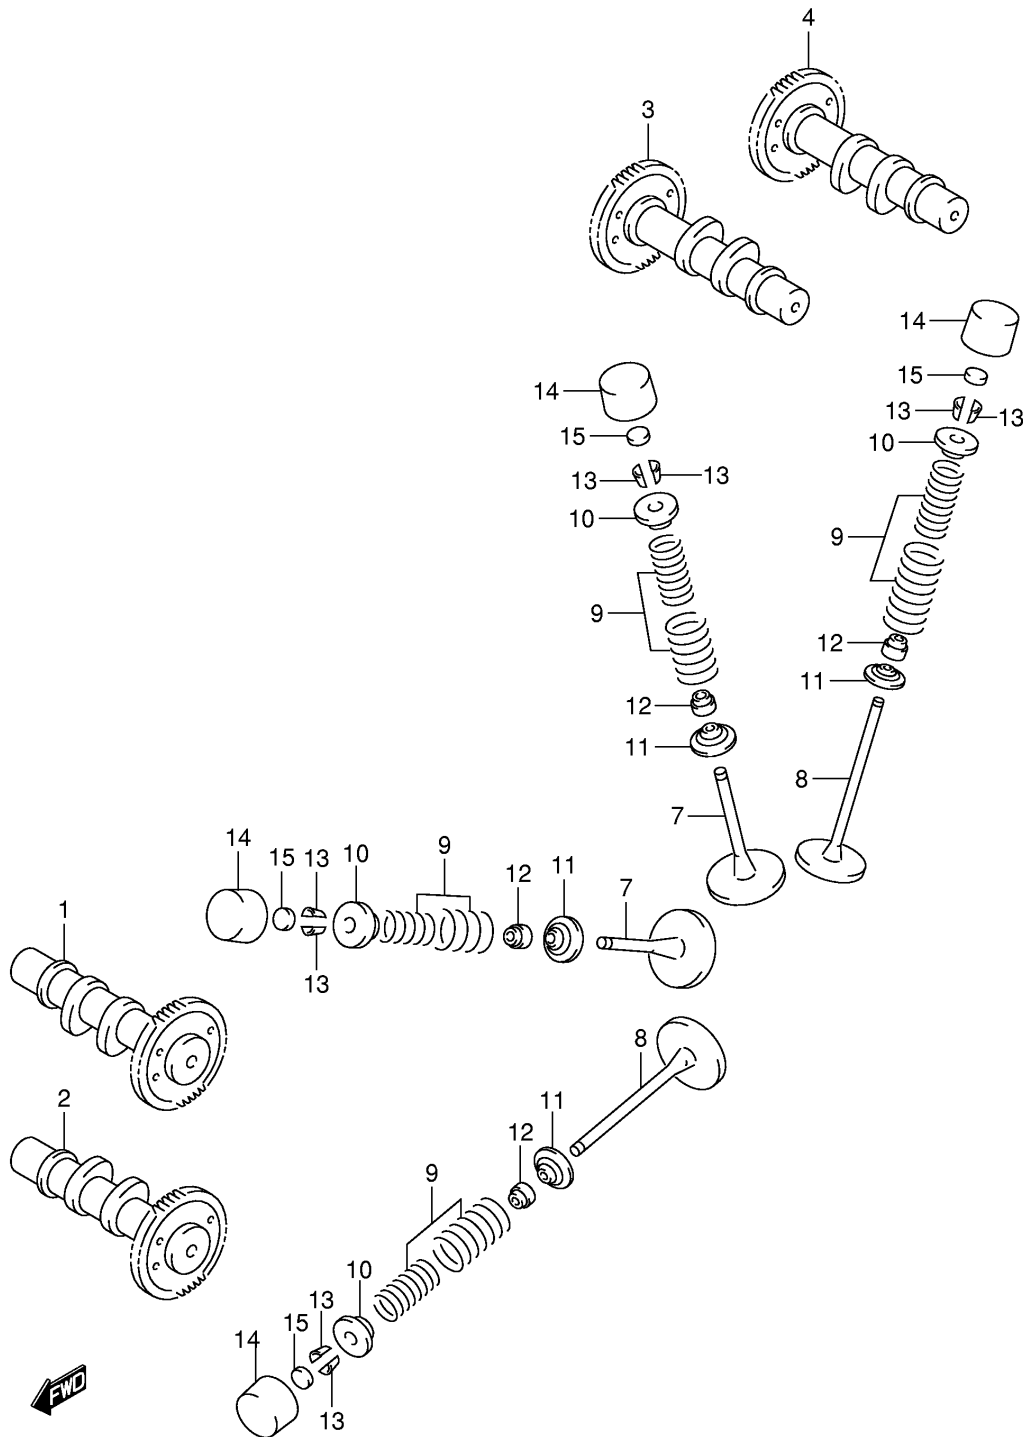

Ref No	Part No	Description
1	12710-20F00	Cam Shaft, Intake Front
2	12720-20F00	Cam Shaft, Exhaust Front
3	12730-20F00	Cam Shaft, Intake Rear
4	12740-20F00	Cam Shaft, Exhaust Rear
5	12800-05820	Shim Set, Tappet
6	99000-69491	• . Case, Tappet Shim
7	12911-46E00	Valve, Intake
8	12912-20F00	Valve, Exhaust
9	12920-33E10	Spring Set, Valve
10	12931-33E10	Retainer, Valve Spring
11	12933-39E00	Seat, Valve Spring
12	09289-04002	Oil Seal (4.5x10x8)
13	12932-17E50	Cotter, Valve
14	12891-17E00	Tappet
15	12892-05C00-120	Shim, Tappet (t:1.20)
15	12892-05C00-125	Shim, Tappet (t:1.25)
15	12892-05C00-130	Shim, Tappet (t:1.30)
15	12892-05C00-135	Shim, Tappet (t:1.35)
15	12892-05C00-140	Shim, Tappet (t:1.40)
15	12892-05C00-145	Shim, Tappet (t:1.45)
15	12892-05C00-150	Shim, Tappet (t:1.50)
15	12892-05C00-155	Shim, Tappet (t:1.55)
15	12892-05C00-160	Shim, Tappet (t:1.60)
15	12892-05C00-165	Shim, Tappet (t:1.65)
15	12892-05C00-170	Shim, Tappet (t:1.70)
15	12892-05C00-175	Shim, Tappet (t:1.75)
15	12892-05C00-180	Shim, Tappet (t:1.80)
15	12892-05C00-185	Shim, Tappet (t:1.85)
15	12892-05C00-190	Shim, Tappet (t:1.90)
15	12892-05C00-195	Shim, Tappet (t:1.95)
15	12892-05C00-200	Shim, Tappet (t:2.00)
15	12892-05C00-205	Shim, Tappet (t:2.05)
15	12892-05C00-210	Shim, Tappet (t:2.10)
15	12892-05C00-215	Shim, Tappet (t:2.15)
15	12892-05C00-220	Shim, Tappet (t:2.20)